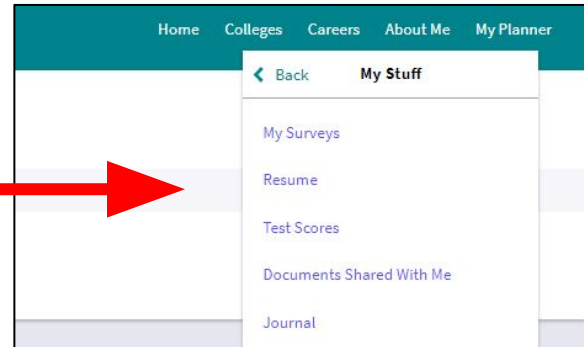

Career Interest 1

Career Interest 2

College Interests

Update Resume

Click on “About Me”

Click on “My Stuff”

Click on “Resume”

- Click on the “Plus” button

- Click on Add/Update sections
- These are the parts that can be included in your resume
- You do not need to use every category
- Click on the “Plus” button when you want to add a new category