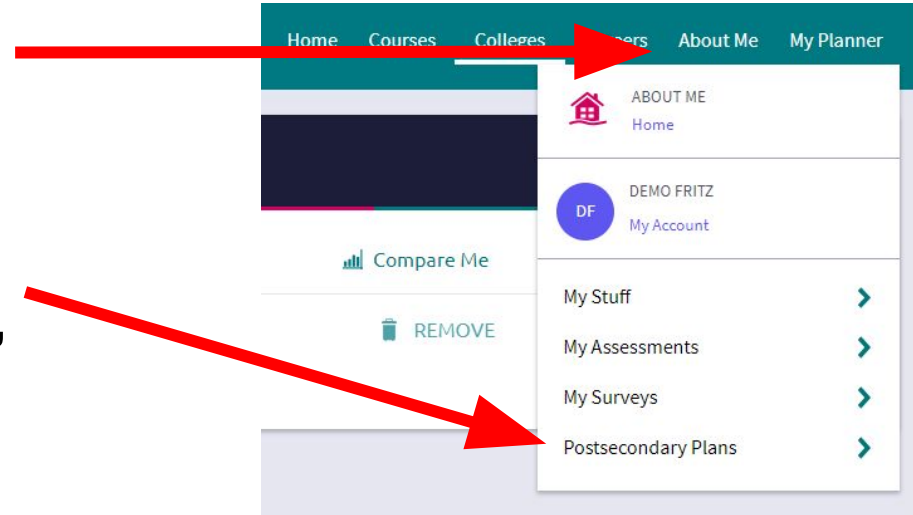

Click on “About Me”