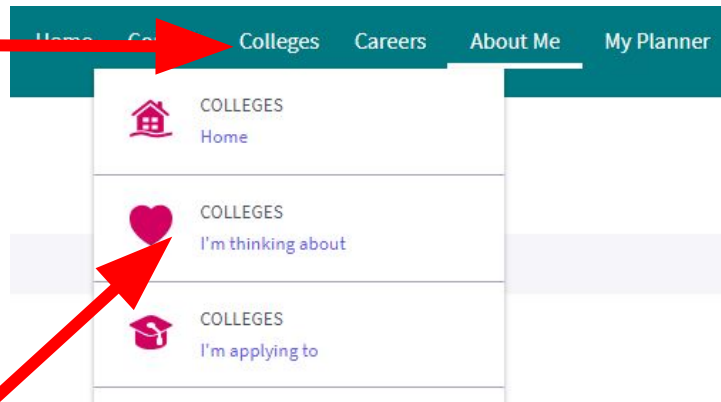

Use all lowercase

Naviance

Naviance Family Connection is a comprehensive website that assists Elkhorn families in managing the college and career planning process.

[Click Here to Link to Naviance](#)

[Read More about Naviance](#)

Click on “Colleges”

Click on
“Colleges I’m Thinking About”

Click on “Add Colleges to List”

1. Use the drop down to choose how you want to lookup schools.
2. Click on the school to learn more.
3. Select the school and click “Favorite” to add it to your list.

The screenshot shows a web interface for searching colleges. At the top, there is a search bar with a red star icon and the text "Lookup by:". Below it is a dropdown menu currently set to "State". Underneath, there is a section labeled "Lookup by state" with "N/A" selected and a "Go" button. Below this is a section for "College search results" with a red star icon and the text "You searched by Quicklist". There are two icons with text: a plus sign for "= extended profile available" and a house icon for "= colleges applied to". On the right, there is an "Actions:" button with a heart icon and the text "Favorite". Below this is a table with three columns: "Select", "College", and "Location".